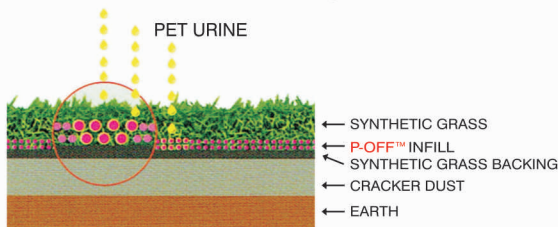

High Density stitch rate for ease of Collecting Pet Waste

Exclusive COOLplus™ cooling technology reflects UV rays
reducing the temperature of artificial grass by up to 25%
(Exclusive to Pet 30 COOLplus™ only).

INFILL

Cool & Fresh

ARTIFICIAL GRASS THAT:

Feels Cooler

Stays Cleaner

Smells Fresher

P-OFF™ COOL & FRESH

Neutralizes Pet Urine and Keeps Your Lawn Cooler

WITH P-OFF™ INFILL

Pet urine is absorbed by the P-OFF™ Infill and odours are substantially neutralised

P-OFF™ Infill For Pets

Simply the best odour control for synthetic turf

We all love our pets and want them to be able to enjoy our shared space but ammonia produced by pet urine can cause your synthetic turf to smell. This has put some people off from installing artificial grass.