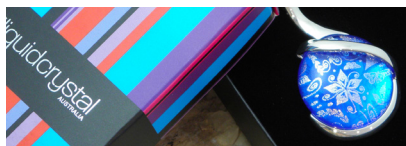

 Illume Pink

 Illume Luminescent

Reflections

Pendants 25mm

Earrings 12mm

Liquid Crystal Australia 'Reflections' Range' has a translucent reflective quality depicting the crystal clear waters of Australia.

Aqua Sand Art