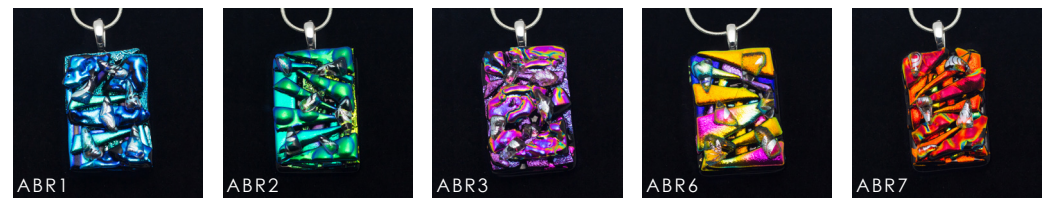

25mm

Flare

32mm

Ablaze Diamond

40x40mm

Ablaze Rectangle

35x25mm

Galaxy Moon