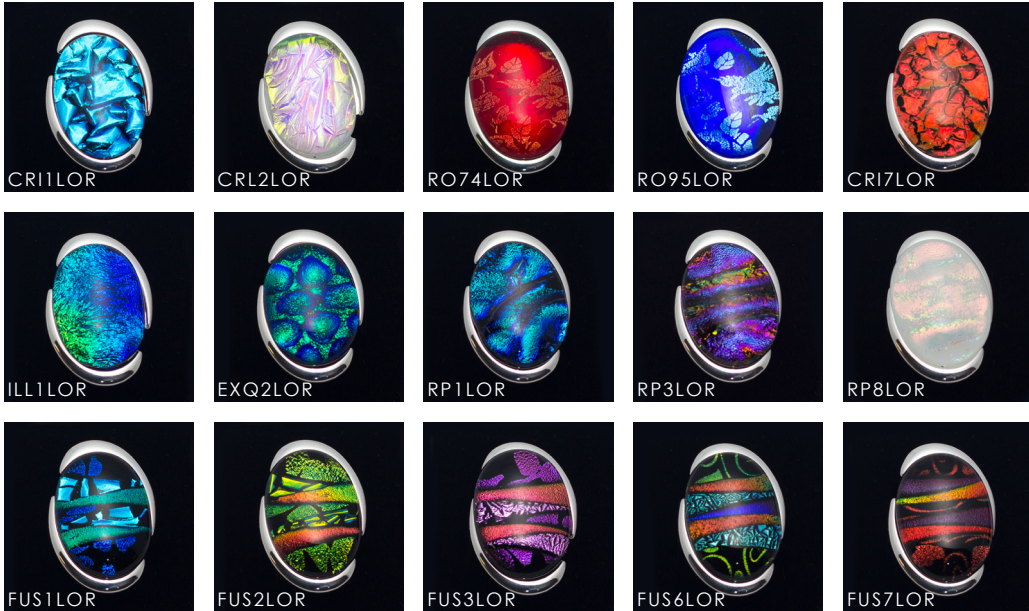

Affinity 12mm

Treasure 9mm

Round 12mm

Oval 25x18mm

Large Oval
18x25mm

Duo
10mm

Silver Oval
17x12mm

Classic Round & Oval
20mm and 27x16mm