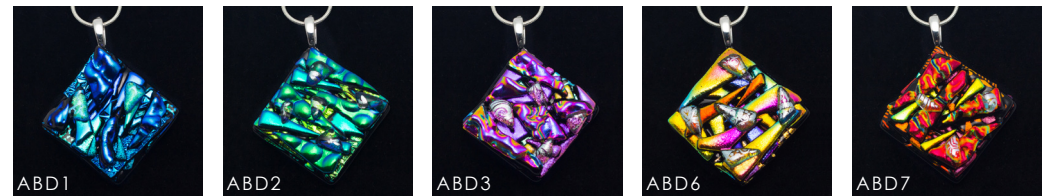

25mm

Flare

32mm

Ablaze Diamond

40x40mm

Ablaze Rectangle

35x25mm

Galaxy Moon