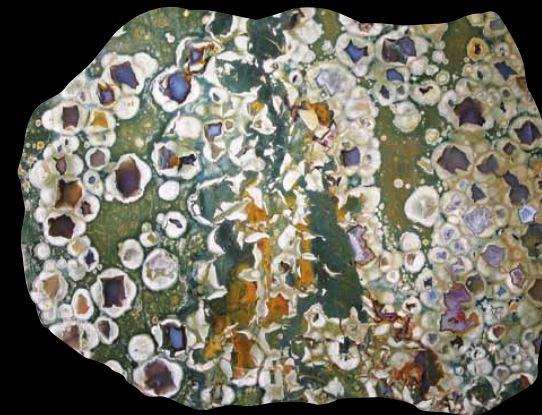

ACN 010 619 520 ABN 70 010 619 520
Unit 1/ 13 Oxleigh Drive,
Malaga, W.A. Australia, 6090
Phone/Fax 61 8 9249 7229
A/Hours 61 8 9276 5393
Email aradon@space.net.au

ACN 010 619 520 ABN 70 010 619 520
7 Ferguson Street,
Rockhampton, QLD, Australia 4700
Phone 61 7 4934 7183
Fax 61 7 4934 7346
Email aradon@inet.net.au

ARADON PTY LTD