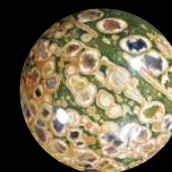

Australian Gemstones, Rocks & Minerals