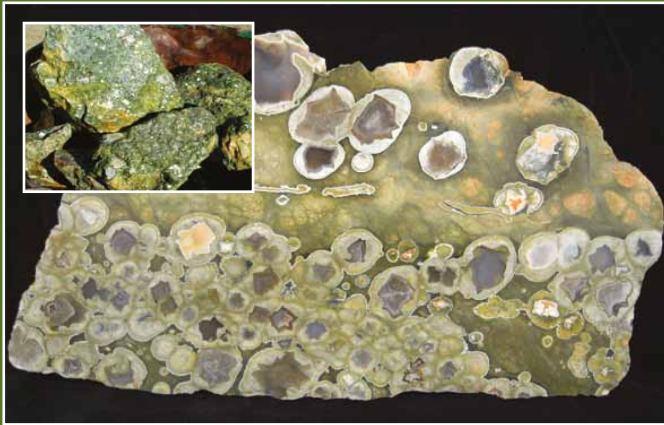

# RAINFOREST JASPER

*(Green Rhyolite)*

A unique volcanic gemstone. Aradon is the only source of this material in the world. From our Mines at Mt Hay in Queensland Australia.

# VARISCITE

A rare and sought after gemstone. It's attractive green shade makes this stone ideal for jewellery and ornaments. From our Mines in Western Australia.

# PRINTSTONE

A sedimentary stone with a unique pattern and earthy tones. Ideal for carving and ornaments. From our Mines in Western Australia.

# MALACHITE

A classic copper mineral famous for its beautiful green colour and patterns. Suitable for jewellery and ornaments. Mined in Western Australia.