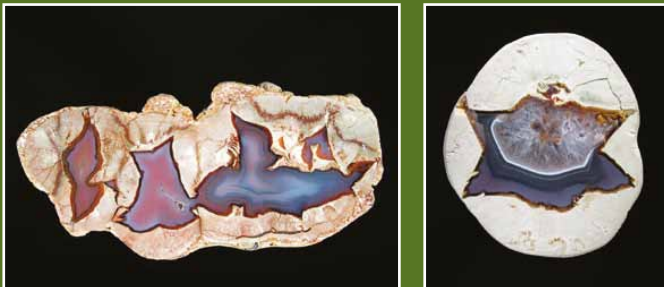

# RAINFOREST JASPER

*(Green Rhyolite)*

A unique volcanic gemstone. Aradon is the only source of this material in the world. From our Mines at Mt Hay in Queensland Australia.

# VARISCITE

A rare and sought after gemstone. It's attractive green shade makes this stone ideal for jewellery and ornaments. From our Mines in Western Australia.

# MALACHITE

A classic copper mineral famous for its beautiful green colour and patterns. Suitable for jewellery and ornaments. Mined in Western Australia.